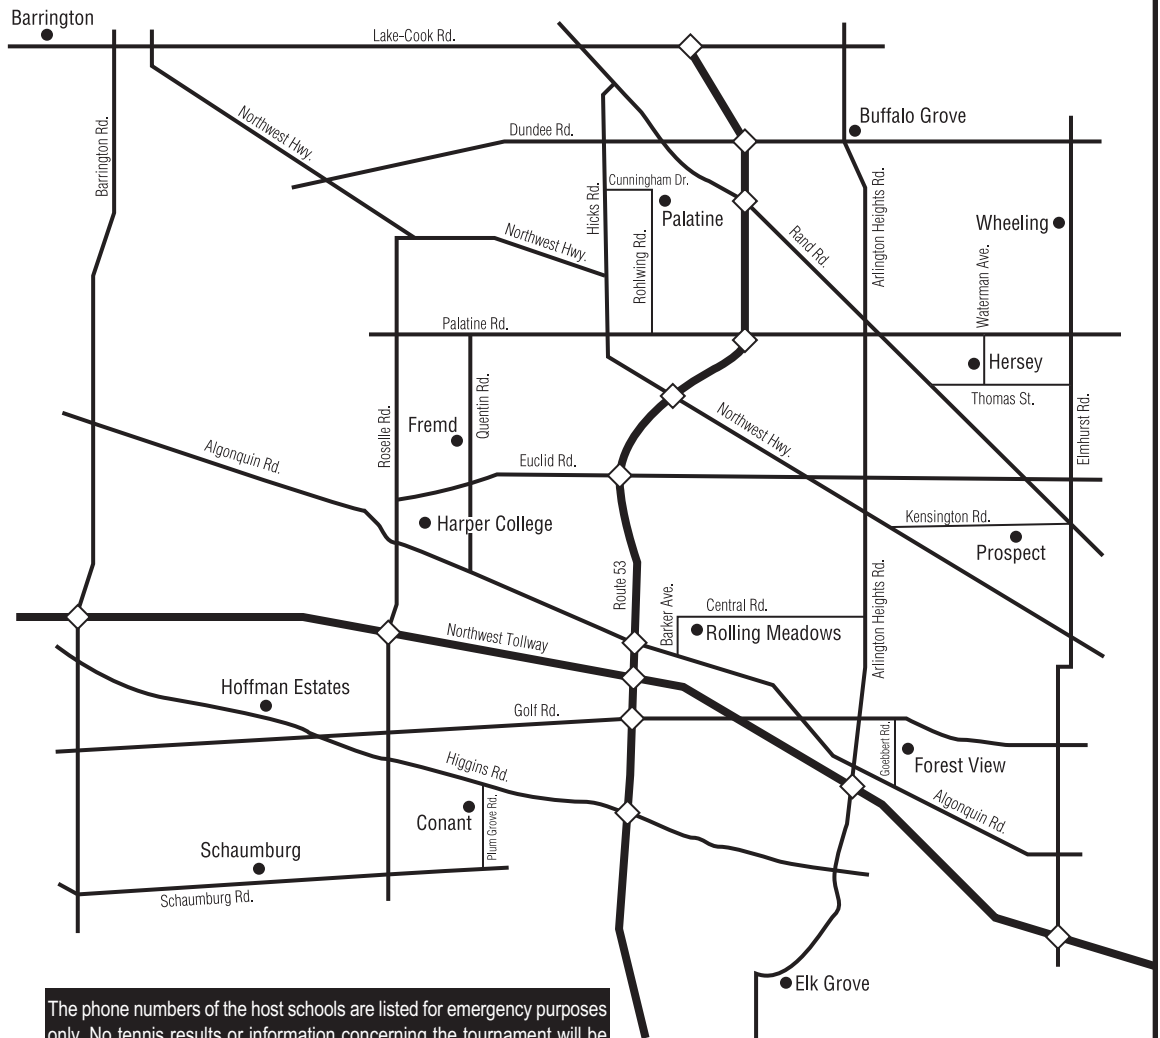

State Tennis Site Map

Please report to your assigned site for all matches and promptly check in with the site director.

BAR-Barrington High School
616 W. Main St.
Barrington, IL 60010-3099
847-381-1400

BG-Buffalo Grove High School
1100 W. Dundee Rd.
Buffalo Grove, IL 60089
847-718-4000

CON-Conant High School
700 E. Cougar Trail
Hoffman Estates, IL 60194
847-755-3600

EG-Elk Grove High School
500 W. Elk Grove Blvd.
Elk Grove Village, IL 60007
847-718-4400

FR-Fremd High School
1000 S. Quentin Rd.
Palatine, IL 60067-3797
847-755-2600

HER-Hersey High School
1900 E. Thomas St.
Arlington Heights, IL 60004-4392
847-718-4800

HOF-Hoffman Estates High School
1100 W. Higgins Rd.
Hoffman Estates, IL 60195
847-755-5600

PAL-Palatine High School
1111 N. Rohlwing Rd.
Palatine, IL 60074
847-755-1610

PRO-Prospect High School
801 W. Kensington Rd.
Mt. Prospect, IL 60056
847-718-5200

RM-Rolling Meadows High School
2901 Central Rd.
Rolling Meadows, IL 60008
847-718-5600

SCH-Schaumburg High School
1100 W. Schaumburg Rd.
Schaumburg, IL 60194
847-755-4610

WH-Wheeling High School
900 S. Elmhurst Rd.
Wheeling, IL 60090
847-718-7000